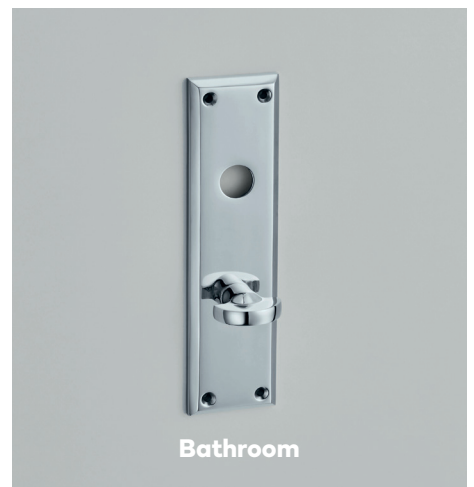

Classic Backplate

100 x 41mm

Classic Backplate

Latch only

152 x 41mm

Latch

Classic Backplate

Available in Lock, Latch, Bathroom, or Euro Profile

Lock

Bathroom

Arched Backplate

100 x 41mm

165 x 41mm and 210 x 41mm

Arched Backplate

Latch only

Arched Backplates

Available in Lock, Latch, Bathroom, or Euro Profile configurations

57/60mm Rose

57mm Square Rose

50mm Square Rose

Face fix only

Face fix only

Concealed fix or Face fix available
Unsprung only

Pillow Backplate

89 x 44 mm

165 x 44mm

Lock

Bathroom

Pillow Backplate

Latch only

Pillow Backplates

Available in Lock, Latch, and Bathroom configurations