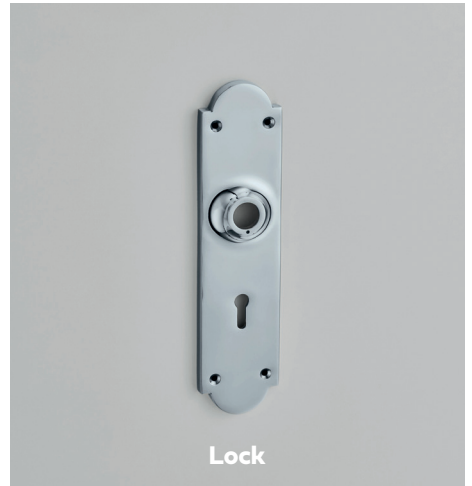

Classic Backplate

100 x 41mm

Classic Backplate

Latch only

152 x 41mm

Latch

Classic Backplate

Available in Lock, Latch, Bathroom, or Euro Profile

Lock

Bathroom

Arched Backplate

100 x 41mm

165 x 41mm and 210 x 41mm

Arched Backplate

Latch only

Arched Backplates

Available in Lock, Latch, Bathroom, or Euro Profile configurations

57/60mm Rose

57mm Square Rose

50mm Square Rose

Face fix only

Face fix only

Concealed fix or Face fix available
Unsprung only

Pillow Backplate

89 x 44 mm

165 x 44mm

Lock

Bathroom

Pillow Backplate

Latch only

Pillow Backplates

Available in Lock, Latch, and Bathroom configurations