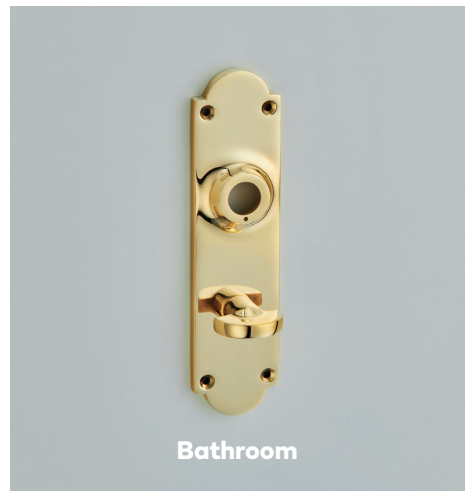

Classic Backplate

100 x 41mm

Classic Backplate

Latch only

152 x 41mm

Latch

Classic Backplate

Available in Lock, Latch, Bathroom, or Euro Profile

Lock

Bathroom

Arched Backplate

100 x 41mm

165 x 41mm and 210 x 41mm

Arched Backplate

Latch only

Arched Backplates

Available in Lock, Latch, Bathroom, or Euro Profile configurations

57/60mm Rose

57mm Square Rose

50mm Square Rose

Face fix only

Face fix only

Concealed fix or Face fix available
Unsprung only

Pillow Backplate

89 x 44 mm

165 x 44mm

Lock

Bathroom

Pillow Backplate

Latch only

Pillow Backplates

Available in Lock, Latch, and Bathroom configurations