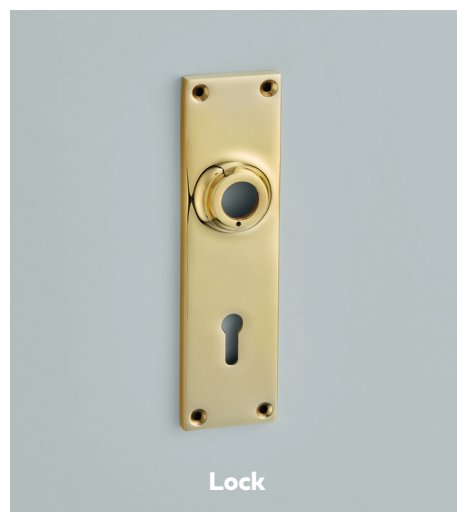

Backplate Options

Backplate Range

FOR USE WITH DOOR LEVERS AND KNOBS

Lever furniture is supplied sprung as standard unless stated otherwise.

Knob furniture is supplied unsprung as standard.

All available fixed dead upon request.

Classic Backplate

100 x 41mm

Classic Backplate

Latch only

152 x 41mm

Latch

Classic Backplate

Available in Lock, Latch, Bathroom, or Euro Profile

Lock

Bathroom

Arched Backplate

100 x 41mm

165 x 41mm and 210 x 41mm

Arched Backplate

Latch only

Arched Backplates

Available in Lock, Latch, Bathroom, or Euro Profile configurations

57/60mm Rose

57mm Square Rose

50mm Square Rose

Face fix only

Face fix only

Concealed fix or Face fix available
Unsprung only

Pillow Backplate