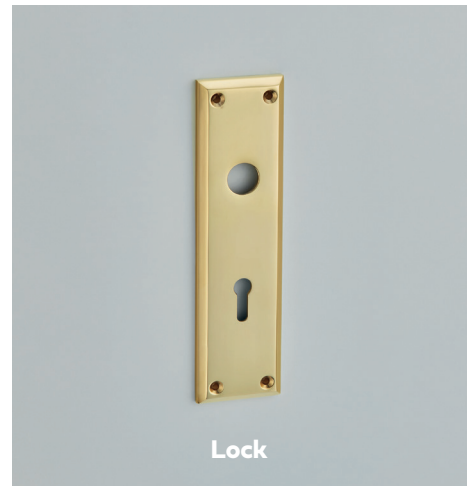

Classic Backplate

100 x 41mm

Classic Backplate

Latch only

152 x 41mm

Latch

Classic Backplate

Available in Lock, Latch, Bathroom, or Euro Profile

Lock

Bathroom

Arched Backplate

100 x 41mm

165 x 41mm and 210 x 41mm

Arched Backplate

Latch only

Arched Backplates

Available in Lock, Latch, Bathroom, or Euro Profile configurations

57/60mm Rose

57mm Square Rose

50mm Square Rose

Face fix only

Face fix only

Concealed fix or Face fix available
Unsprung only

Pillow Backplate

89 x 44 mm

165 x 44mm

Lock

Bathroom

Pillow Backplate

Latch only

Pillow Backplates

Available in Lock, Latch, and Bathroom configurations