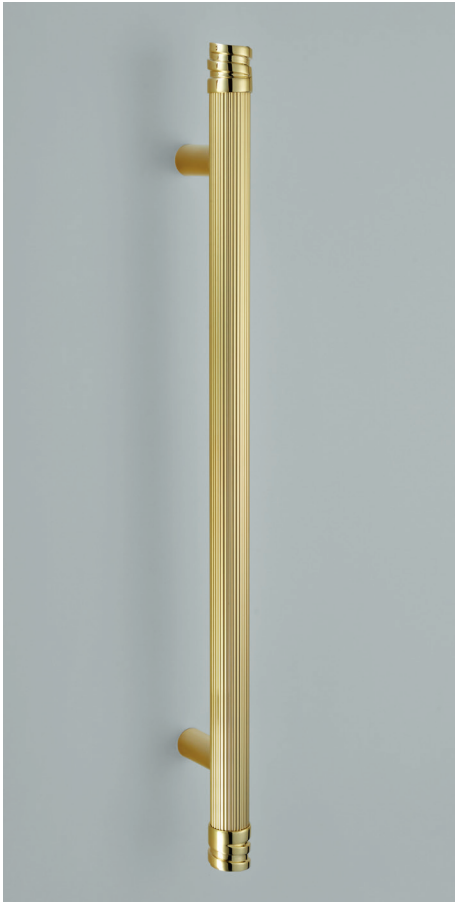

**1682**  
**Bolt Fix Pull Handle**

Available in:  
 • 9 x 1" | 12 x 1" | 18" x 1" | 24 x 1"  
 Finish shown: Antique Nickel  
 Also available in back to back and secret fix versions

**1690**  
**Pull Handle on Covered Roses**

Available in:  
 • 6 x ¾" | 9 x ¾" | 12 x ¾"  
 Finish shown: Polished Nickel

**7010**  
**Art Deco Pull Handle on Backplate**

Available in:  
 • 305mm | 375mm  
 Finish shown: Antique Nickel  
 Available as part of our full Art Deco suite

**7009**  
**Art Deco Pull Handle on Roses**

Available in:  
 • 265mm | 300mm  
 Finish shown: Polished Nickel  
 Available as part of our full Art Deco suite

**7400**  
**Sakara Pull Handle**  
• 730mm  
Finish shown: Polished Brass Unlacquered

Other sizes available on request.

Also available in  
back to back and  
secret fix versions.

**7401**  
**Guggenheim Pull Handle**  
• 660mm  
Finish shown: Polished Brass Unlacquered

**CROFT**

**Manufacturers of the finest architectural hardware**