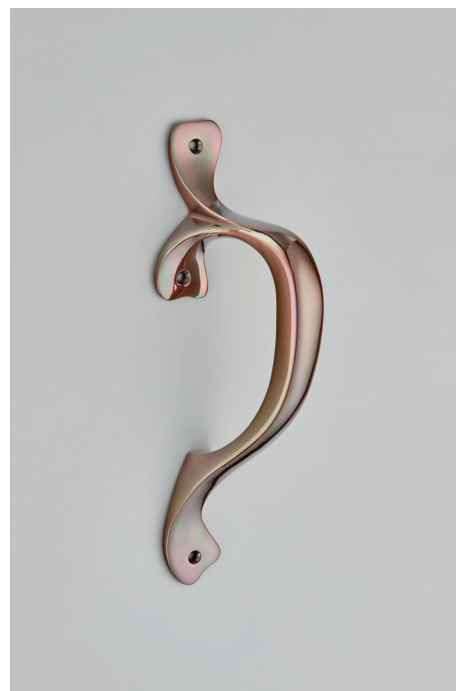

**1956**  
**Ornate Pull Handle**

Available in:  
• 270mm  
Finish shown: Satin Brass

**1651**  
**Pull Handle on Plate**

Available in:  
• 8" | 10"  
Finish shown: Satin Brass

**1651R**  
**Pull Handle on Shaped Plate**

**1691**  
**Pull Handle on Plate**

Available in:  
• 305 x 64mm | 355 x 64mm  
Finish shown: Imitation Bronze Metal Antique

**6387**  
**Reeded Pull Handle**

Available in:  
• 6" | 9" | 12"  
Finish shown: Autumn Bronze

**6388**  
**Rutland Pull Handle**

Available in:  
• 6" | 9" | 12"  
Finish shown: Antique Brass

**6389**  
**Pull Handle**

Available in:  
• 6" | 9" | 12"  
Finish shown: Autumn Bronze

**6383**  
**Convex Pull Handle**

Available in:  
• 265mm  
Finish shown: Antique Brass

**4129**  
**Pull Handle**

• 250mm  
Finish shown: Real Bronze Metal Antique

**6384**  
**Plain Bar Pull Handle**

Available in:  
• 6" | 9" | 12"  
Finish shown: Polished Nickel