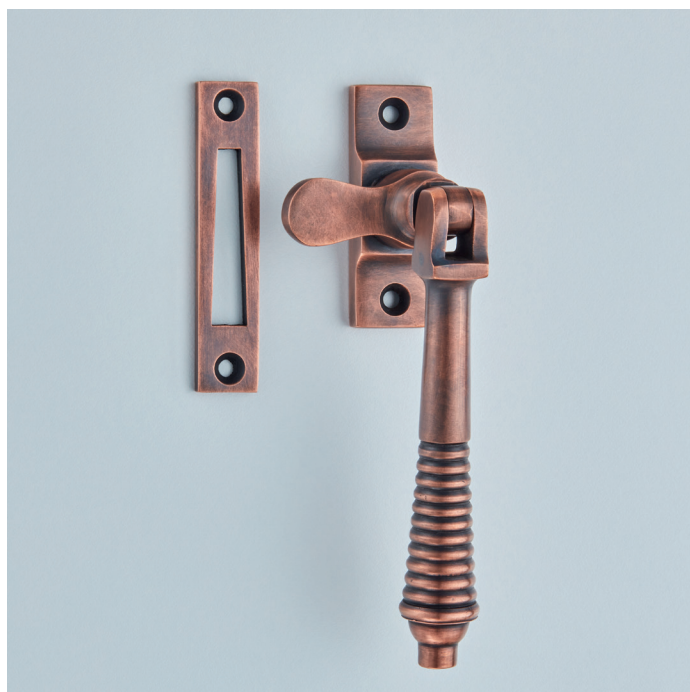

**1852**  
**Casement Fastener**  
 • 100mm  
 Finish shown: Polished Nickel  
 Also available in Lockable, Weatherseal and Extended Tongue versions

**1760L**  
**Lockable Wedge Fastener**

- 101mm

Finish shown: Polished Brass Unlacquered  
 Also available: **1760** – Non locking version

**1792WL**  
**Bulb End Casement Fastener - Weatherseal**

- 87mm

Finish shown: Autumn Bronze  
 Also available: **1792W** – Non locking version, complete with mortice plate

Fasteners to suit Weatherseal windows.

**1798W**  
**Spoon End Casement Fastener - Weatherseal**

Complete with mortice plate.

- 96mm

Finish shown: Polished Nickel  
 Also available: **1798WL** – Locking version, complete with mortice plate

**6436W**  
**Reeded Casement Fastener - Weatherseal**

Complete with mortice plate.

- 105mm

Finish shown: Autumn Bronze  
 Also available: **6436WL** – Locking version, complete with mortice plate