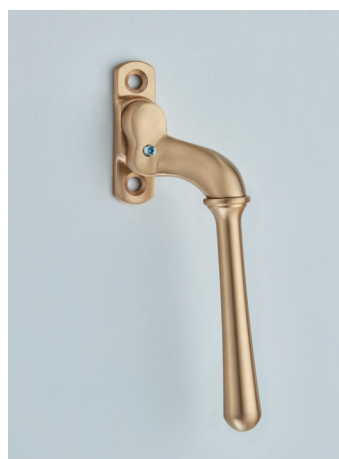

Finish shown: Pearl Nickel  
This product is handed  
Lockable version shown  
Also available: **1793** - Non locking version

**1794L**  
**Straight**

- 60 x 25mm backplate

Finish shown: Satin Brass  
Lockable version shown  
Also available: **1794** - Non locking version

**6462L**  
**Fairmont**

- 60 x 25mm backplate

Finish shown: Satin Chrome  
Lockable version shown  
Also available: **6462** - Non locking version

**1799L**  
**Spoon End**

- 60 x 25mm backplate

Finish shown: Polished Brass  
Lockable version shown  
Also available: **1799** - Non locking version

Our narrow style handles below are all handed.

**6440L**  
**Reeded – Narrow Style**

- 60 x 16mm backplate

Finish shown: Polished Brass  
Lockable version shown  
Also available: **6440** - Non locking version

**1796L**  
**Bulb End – Narrow Style**

- 60 x 16mm backplate

Finish shown: Satin Brass  
Lockable version shown  
Also available: **1796** - Non locking version

**6450L**  
**Spoon End – Narrow Style**

- 60 x 16mm backplate