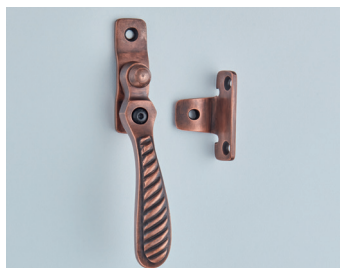

### 1025 Straight Arm Sash Fastener

- 70mm
- Finish shown: Aged Brass

**6436L**  
**Reeded Casement Fastener**  
 • 105mm  
 Finish shown: Autumn Bronze  
 Also available: **6436** – Non locking version

**1798E**  
**Spoon End Casement Fastener - with Extended Tongue**  
 • 96mm  
 Finish shown: Antique Brass

**6471**  
**Monkey Tail Casement Fastener**  
 • 97mm  
 Finish shown: Autumn Bronze  
 Also available in:  
**6471L** – Locking version  
**6471W** – Weatherseal

**6461**  
**Fairmont Casement Fastener**  
 • 100mm  
 Finish shown: Oil Rubbed Bronze  
 Also available: **6461L** – Locking version

**7018L**  
**Art Deco Casement Fastener**  
 • 112mm  
 Finish shown: Antique Brass  
 Also available: **7018** – Non locking version  
 Part of our full Art Deco suite

**1760**  
**Wedge Fastener**  
 • 101mm  
 Finish shown: Oil Rubbed Bronze  
 Also available: **1760L** – Locking version