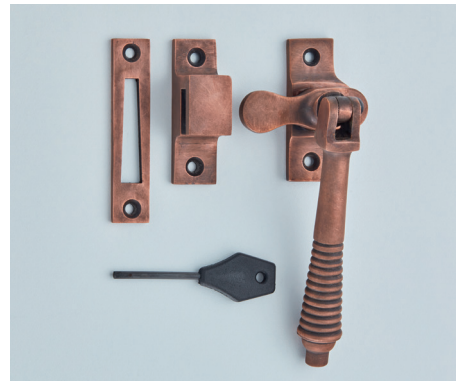

### 1025 Straight Arm Sash Fastener

- 70mm
- Finish shown: Aged Brass

# Casement Fasteners

## WINDOW FITTINGS

**1792**  
**Bulb End Casement Fastener**  
 • 87mm  
 Finish shown: Oil Rubbed Bronze  
 Also available: **1792L** – Locking version

**1798**  
**Spoon End Casement Fastener**  
 • 96mm  
 Finish shown: Antique Brass  
 Also available: **1798L** – Locking version