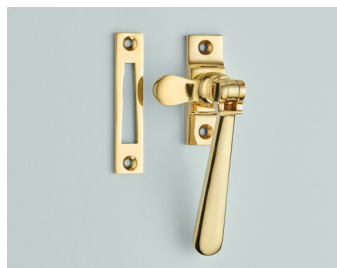

1851
Casement Fastener
• 100mm
Finish shown: Polished Brass Unlacquered
Also available in Lockable, Weatherseal and Weatherseal Lockable versions