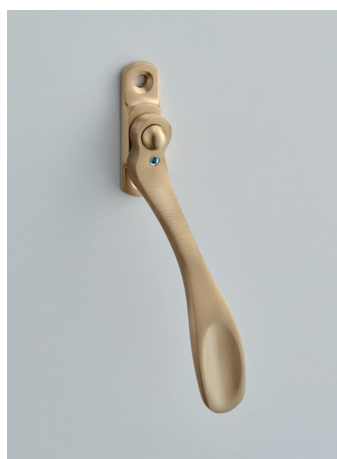

**6462L**  
**Fairmont**

- 60 x 25mm backplate

Finish shown: Satin Chrome  
Lockable version shown  
Also available: **6462** - Non locking version

**1799L**  
**Spoon End**

- 60 x 25mm backplate

Finish shown: Polished Brass  
Lockable version shown  
Also available: **1799** - Non locking version

Our narrow style handles below are all handed.

**6440L**  
**Reeded – Narrow Style**

- 60 x 16mm backplate

Finish shown: Polished Brass  
Lockable version shown  
Also available: **6440** - Non locking version

**1796L**  
**Bulb End – Narrow Style**

- 60 x 16mm backplate

Finish shown: Satin Brass  
Lockable version shown  
Also available: **1796** - Non locking version

**6450L**  
**Spoon End – Narrow Style**

- 60 x 16mm backplate

Finish shown: Satin Brass  
Lockable version shown  
Also available: **6450** - Non locking version

**6463L**  
**Fairmont - Narrow Style**

- 60 x 16mm backplate

Finish shown: Polished Brass  
Lockable version shown  
Also available: **6463** - Non locking version