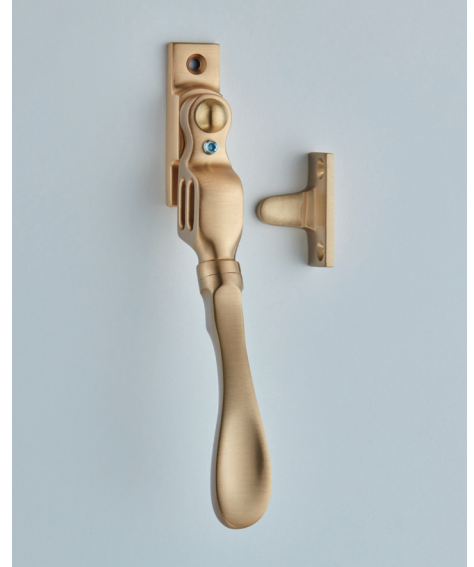

## WINDOW FITTINGS

**1795L**  
**Bulb End Double Night Vent Fastener**

Lockable Double Night Vent Fastener.  
 • 55 x 17mm backplate  
 Finish shown: Polished Brass  
 Also available: **1795** - Non locking version

**6438L**  
**Reeded Double Night Vent Fastener**

Lockable Double Night Vent Fastener.  
 • 55 x 17mm backplate  
 Finish shown: Polished Brass  
 Also available: **6438** - Non locking version

**1797L**  
**Spoon End Double Night Vent Fastener**