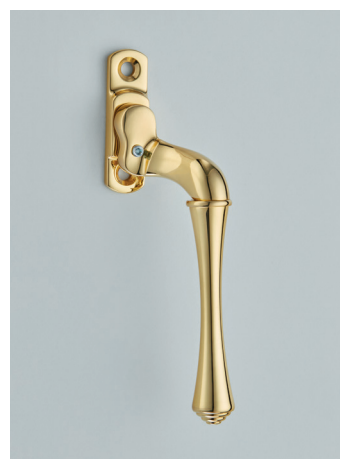

**6462L**  
**Fairmont**

- 60 x 25mm backplate

Finish shown: Satin Chrome  
Lockable version shown  
Also available: **6462** - Non locking version

**1799L**  
**Spoon End**

- 60 x 25mm backplate

Finish shown: Polished Brass  
Lockable version shown  
Also available: **1799** - Non locking version

Our narrow style handles below are all handed.

**6440L**  
**Reeded – Narrow Style**

- 60 x 16mm backplate

Finish shown: Polished Brass  
Lockable version shown  
Also available: **6440** - Non locking version

**1796L**  
**Bulb End – Narrow Style**

- 60 x 16mm backplate

Finish shown: Satin Brass  
Lockable version shown  
Also available: **1796** - Non locking version

**6450L**  
**Spoon End – Narrow Style**

- 60 x 16mm backplate

Finish shown: Satin Brass  
Lockable version shown  
Also available: **6450** - Non locking version

**6463L**  
**Fairmont - Narrow Style**

- 60 x 16mm backplate

Finish shown: Polished Brass  
Lockable version shown  
Also available: **6463** - Non locking version