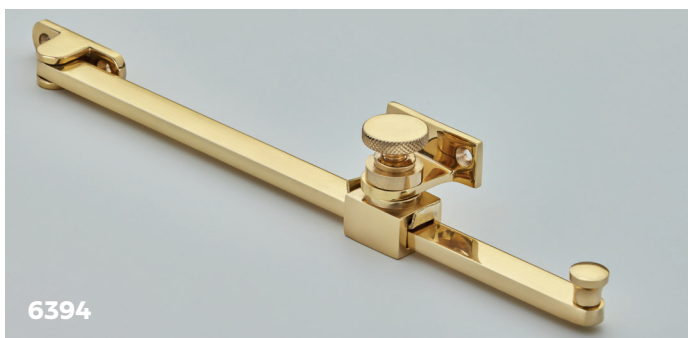

**6375**  
**Cotswold Casement Stay**

- 10"

Finish shown: Polished Nickel

**6435**  
**Reeded Casement Stay**

- 10 ½"

Finish shown: Polished Nickel

Also available: **6435L** – Locking version

**7017**  
**Art Deco Casement Stay**

- 254 x 16mm (10")

Finish shown: Imitation Bronze Unlacquered

Also available: **7017L** – Locking version

Part of our full Art Deco suite

1728

6470

2840

6460

1888

6394

1884

6396

Convert your existing Stays to a Lockable version with our **6396**.

**1728 Georgian Casement Stay**

- 254 x 23mm (10")

Finish shown: Polished Brass Unlacquered  
 Also available: **1728L** – Locking version

**1884 Sliding Stay**

Available in the following sizes:

- 254 x 46mm (10")
- 305 x 46mm (12")

Finish shown: Polished Nickel

**1888 Sliding Stay with Gas Tap**

Available in the following sizes:

- 254 x 63mm (10")
- 305 x 64mm (12")