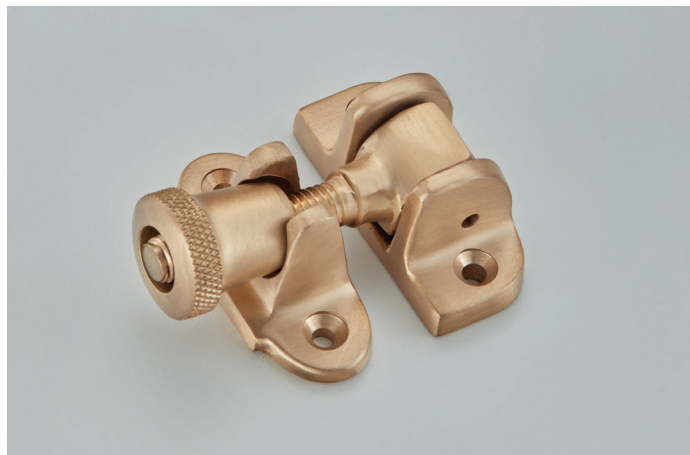

### 1762 Straight Arm Sash Fastener

- 67mm
- Finish shown: Satin Brass Unlacquered

### 1762A Straight Arm Sash Fastener - Narrow Style

- 67mm
- Finish shown: Aged Brass
- Suitable for narrow sashes, 17mm wide

### 2825L Lockable Straight Arm Sash Fastener

- 67mm
- Finish shown: Polished Brass Unlacquered
- Also available:
- 2825** – Non locking version
- 2825N** – Narrow version
- 2825NL** – Narrow locking version

### 2825NL Lockable Straight Arm Sash Fastener - Narrow Style

- 67mm
- Finish shown: Satin Brass Unlacquered
- Suitable for narrow styles, 15mm wide body
- Also available:
- 2825** – Non locking version
- 2825L** – Locking version
- 2825N** – Narrow non locking version