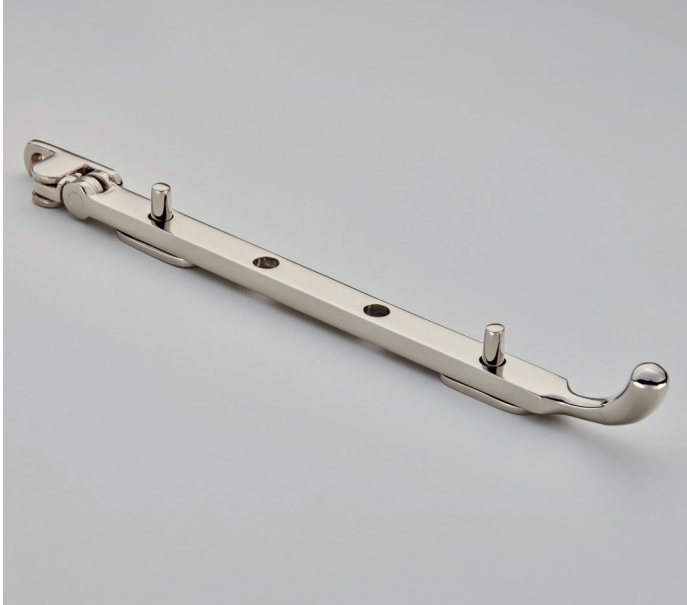

Casement Stays – Locking/Non Locking

WINDOW FITTINGS

1791
Bulb End Casement Stay

Available in the following sizes:

- 203 x 16mm (8") | 254 x 16mm (10") | 305 x 16mm (12")

Finish shown: Polished Nickel

Also available: **1791L** – Locking version